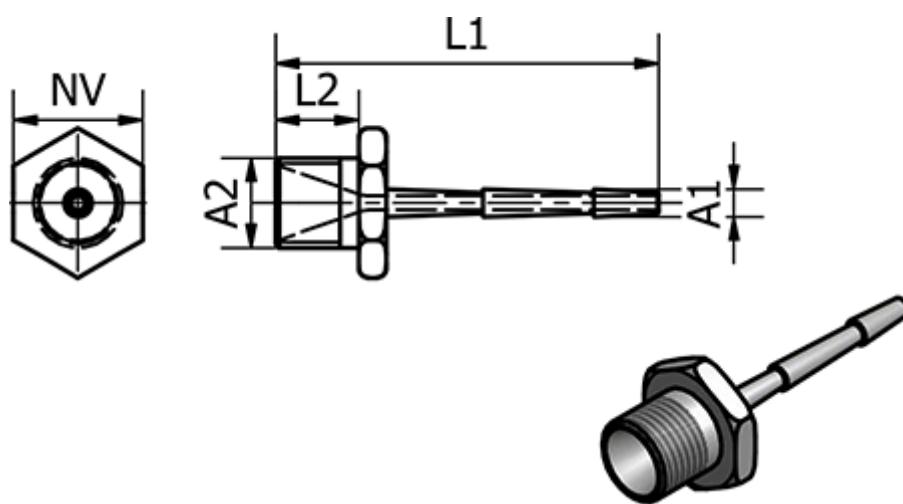

Data Sheet

Article number: 586239BES

Description: Tube Connector 239.B-ES, Ø6 - G 1/4"
Stainless

Measures

Ext. Hose Diameter A1	= 6
L1	= 48.5
L2	= 10
NV	= 17
Thread A2	= G 1/4"